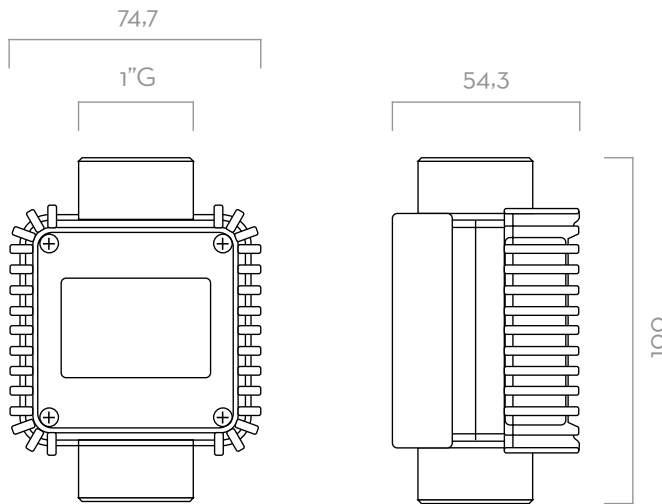

## DETAILS

ROTABLE DISPLAY

TURBINE

## DIMENSIONS

Dimensions expressed in millimeters